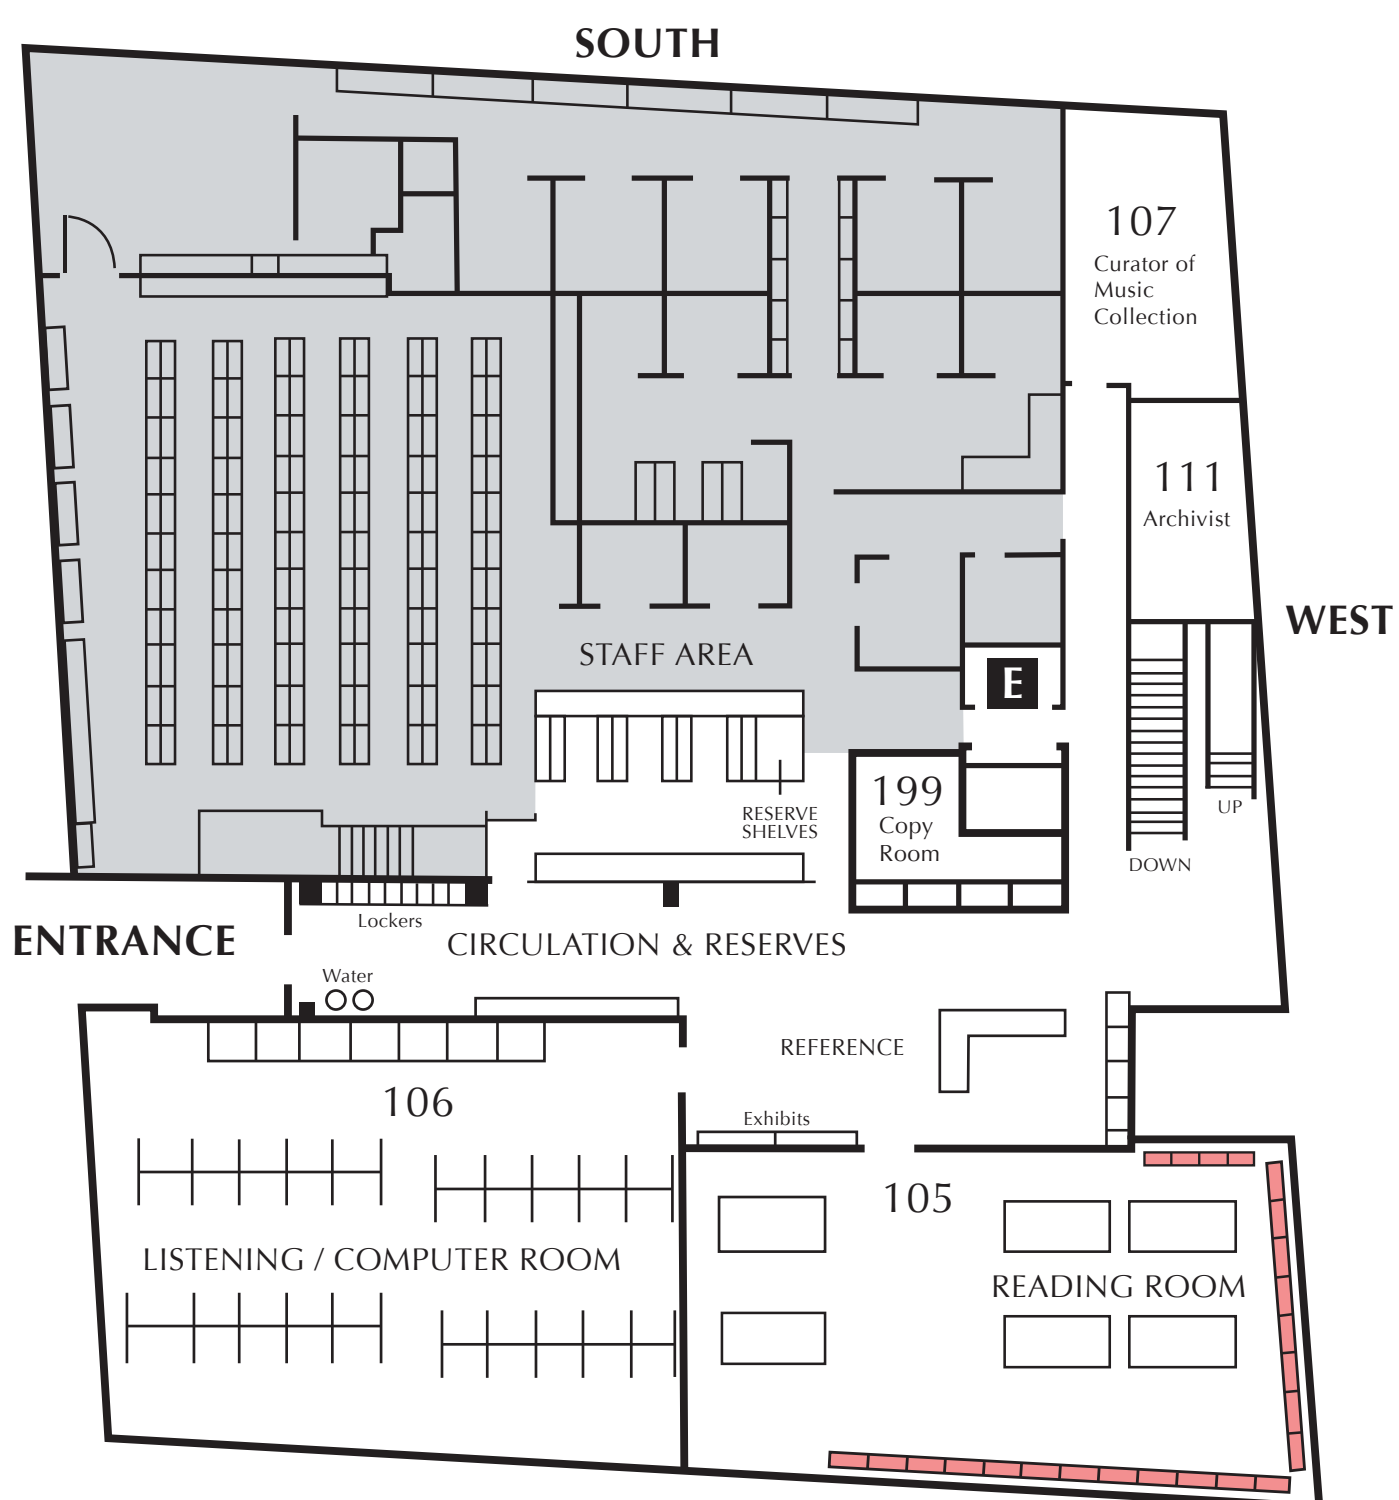

JEAN GRAY HARGROVE MUSIC LIBRARY DIRECTORY

FLOOR TWO: Upper Level

Collections:

- ML1-ML
- Current Periodicals
- Folios
- Microfilm
- Microform Readers
- Seminar Room
- Graduate Study Room
- Staff Access Only
- Restrooms

FLOOR ONE: Entry Level

- Reference Collection
- Circulation /Reserves
- Listening/Computer Room
- Reading Room
- Copy Room
- Exhibits
- Lockers
- Staff Access Only

GROUND FLOOR: Lower Level

Collections:

- A - Z
- M
- ML423 - ML3930
- MT
- Staff Access Only