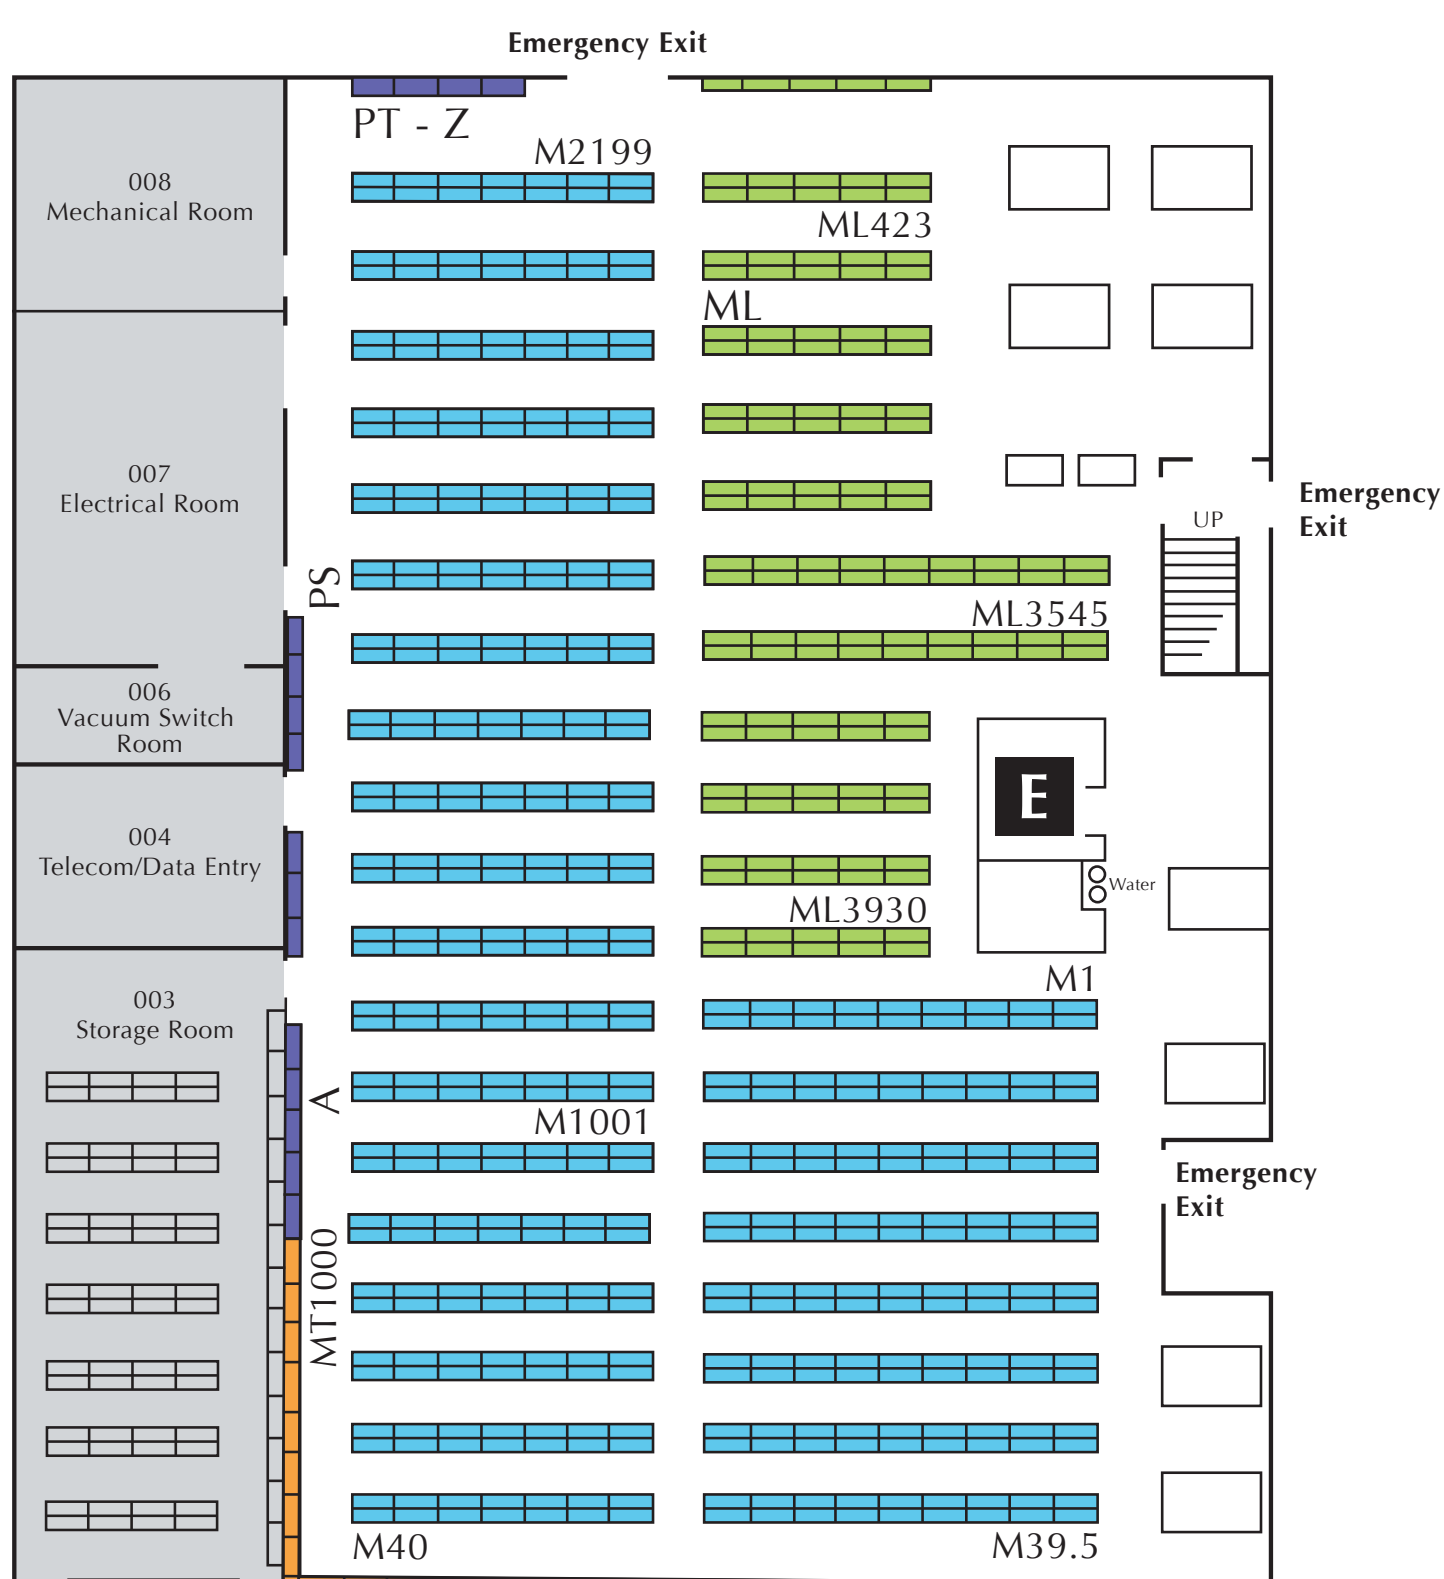

JEAN GRAY HARGROVE MUSIC LIBRARY DIRECTORY

FLOOR TWO: Upper Level

Collections:

- ML1-ML
- Current Periodicals
- Folios
- Microfilm
- Microform Readers
- Seminar Room
- Graduate Study Room
- Staff Access Only
- Restrooms

FLOOR ONE: Entry Level

- Reference Collection
- Circulation /Reserves
- Listening/Computer Room
- Reading Room
- Copy Room
- Exhibits
- Lockers
- Staff Access Only

GROUND FLOOR: Lower Level

Collections:

- A - Z
- M
- ML423 - ML3930
- MT
- Staff Access Only